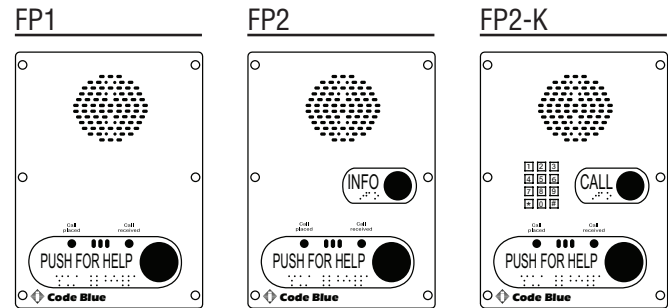

OPTIONAL FEATURES

- ▶ Two-button speakerphone w/keypad
- ▶ Two-button speakerphone
- ▶ Overhead camera mount
- ▶ Custom colors & graphics
- ▶ Step-down power transformer

UNIT SPECIFICATIONS

| | |
|-----------------------------|-------------------------------|
| Overall Height | 108" (274.32 cm) |
| Outside Diameter | 12.75" (32.38 cm) |
| Housing Material, steel | .25" (.635 cm) |
| Access Opening (w x h) | 8.5" x 12" (21.59 x 30.48 cm) |
| Overall Weight | 365 lbs. (165.5 kg) |
| Standard Power Requirements | 24v AC @ 15w |

UNIT FINISH COLORS

| | |
|-------------------------|---|
| Standard Painted Finish | British Racing Green, Cardinal Red, Dark Bronze, Gloss White, Gloss Black, Medium Bronze, Midnight Blue, Safety Blue, Safety Red, Safety Yellow |
| Custom Painted Finish | Custom colors from Pantone® color chart or sample are available as a special order |

FACEPLATE OPTIONS

Standard faceplate assembly with single red **PUSH FOR HELP** button

Optional faceplate assembly with additional black **INFO** button

Optional faceplate assembly with additional **CALL** button and keypad