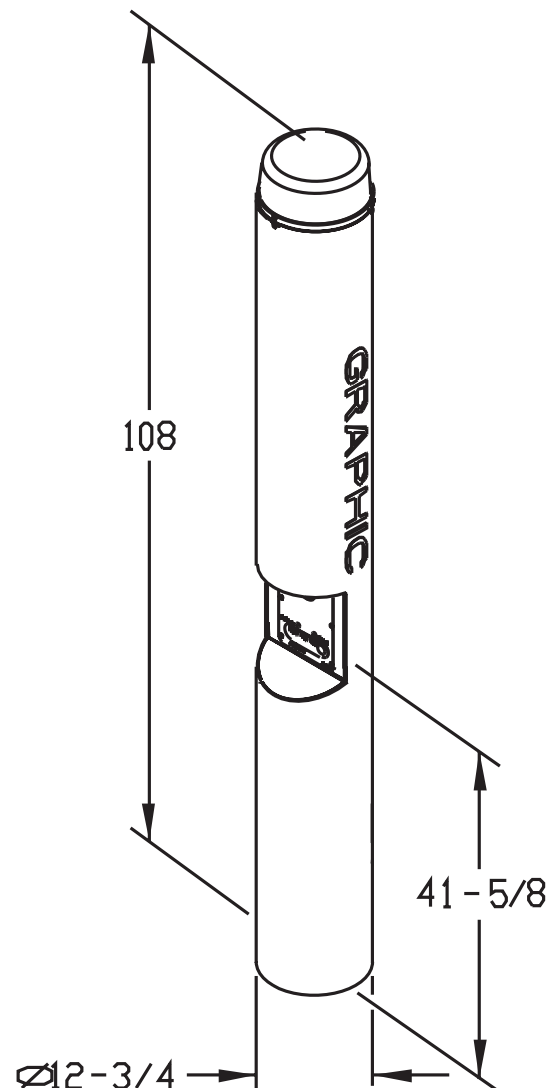

- Mounting hardware and template for unit is shipped in advanced for foundation work.
- Specifications subject to change without notice or obligation on the part of the manufacturer.